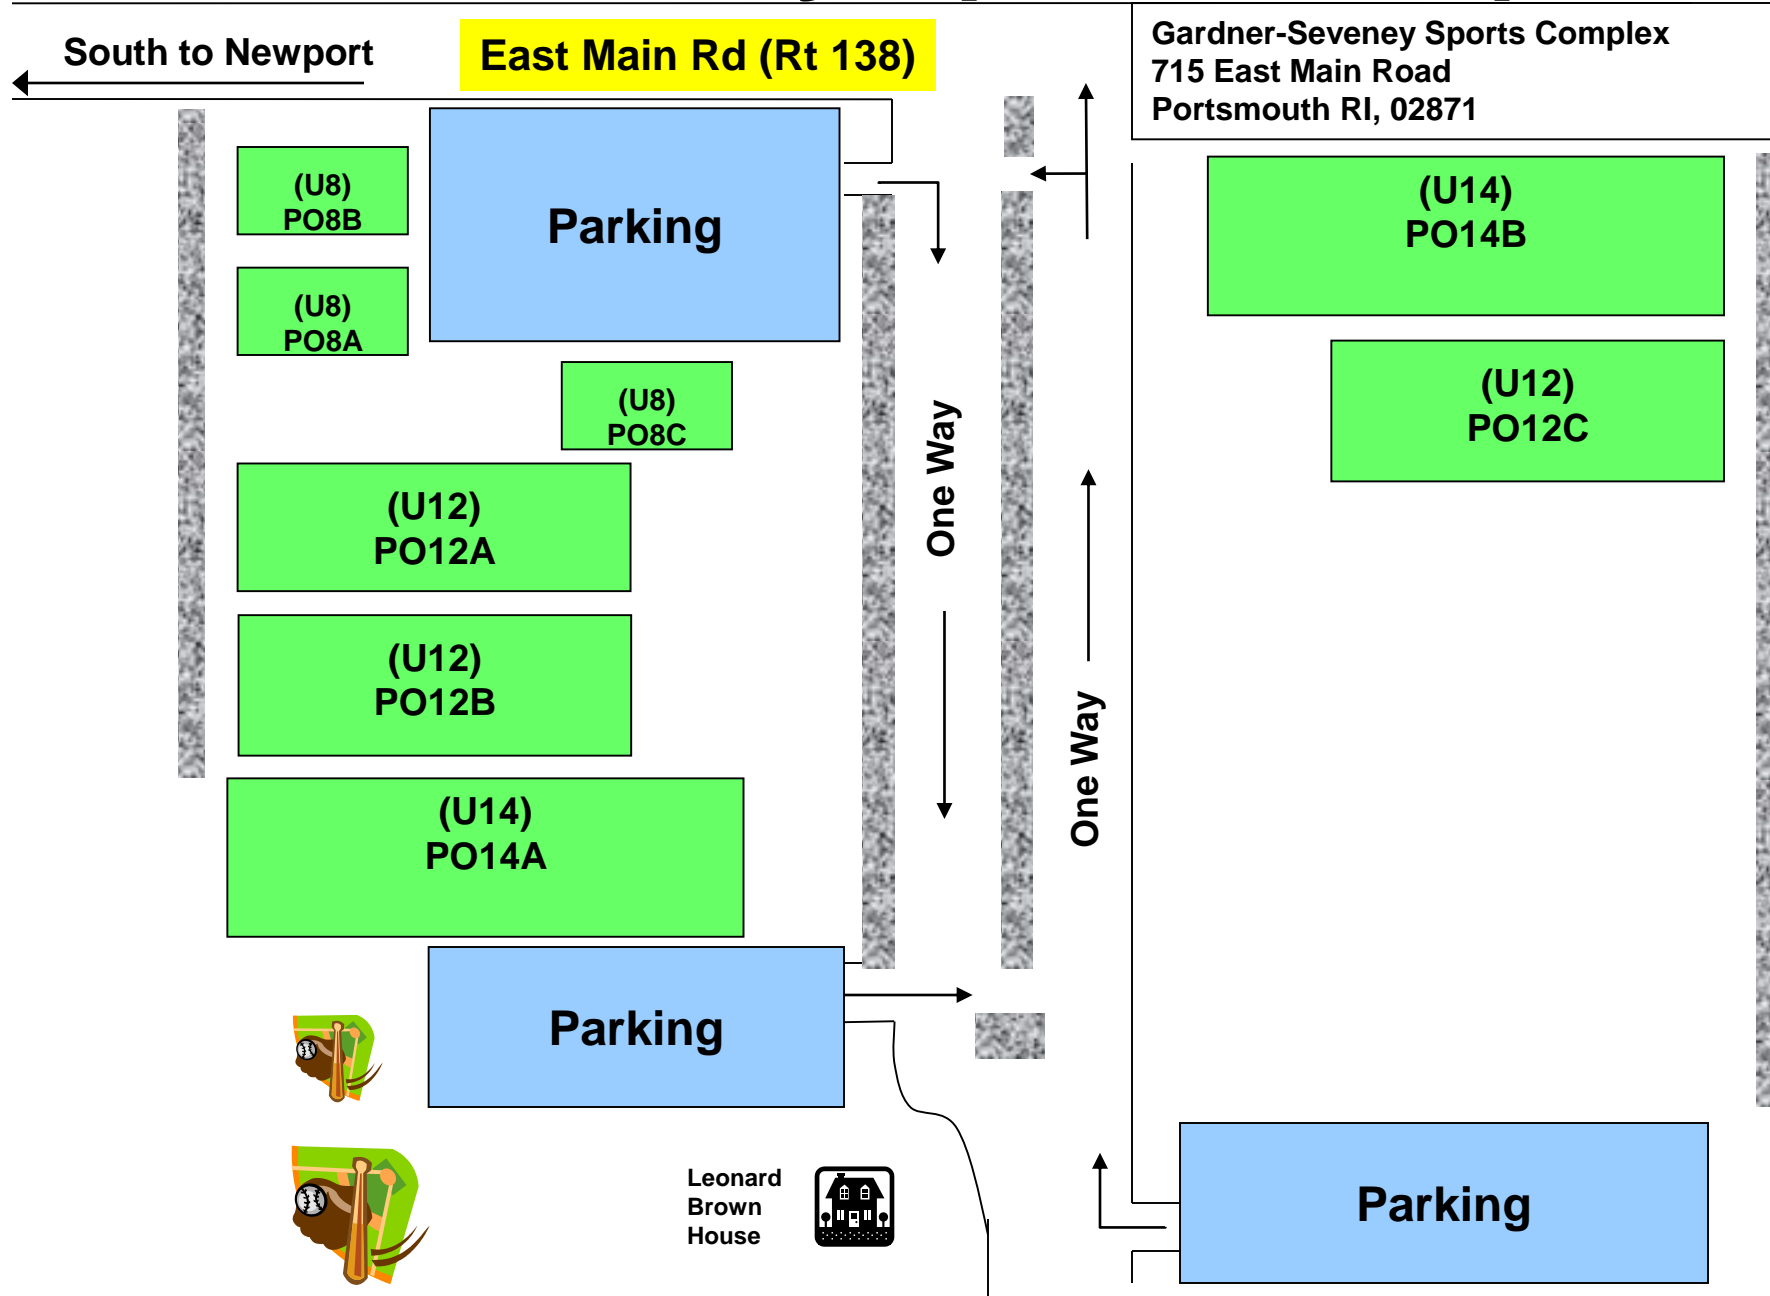

# Portsmouth Middle School

South to Newport

West Main Rd (Rt 114)

North to Rt 24

NO Parking on the grass. Use designated parking areas

Parking

← One Way

Parking

Union Street

To Severney Fields

Jepson Lane

Portsmouth Middle School  
125 Jepson Lane  
Portsmouth RI, 02871

# Glen Park

Glen Park  
Gilbert Barker Road  
Portsmouth RI, 02871

← South to Newport

East Main Rd (Rt 138)

Glen Road

Parking

Horse Ring

(U14)  
PO14C

In this area: NO Parking S & Su  
when town events are present.

Parking

In this area: NO Parking M-F  
and NO practice or games  
S & Su.

Glen Park Entrance

Gilbert Barker Rd

Pavilion

(U10)  
PO10A

(U10)  
PO10B